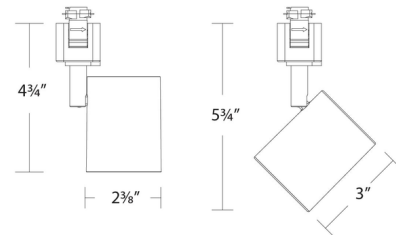

Description

The Charge 8010 120 Volt Color-Select track head offers superior light output in a small, unobtrusive design. Features a color select switch allowing user to select between 2700K, 3000K, 3500K, 4000K or 5000K color temperature with a frosted TIR lens. 350 design horizontal and 90 degree vertical aiming. Driver concealed within fixture. TRIAC and ELV dimming. NOTE: Not all finish options available. Choice of H, J, or L Track System compatibility. Compatibility: L: WAC L Series and Lightolier Lytespan 120 volt single circuit track (Lightolier track by others) J: WAC J Series single circuit track and Juno 120 volt single circuit and two circuit track systems H: WAC H Series and Halo 120 volt single circuit line voltage track system (Halo track by others)

Specifications

COLOR	Frosted
BODY FINISH	White
WATTAGE	9W
DIMMER	Low Voltage Electronic
DIMENSIONS	2.38"W x 5.88"H x 3"D
INTEGRATED LED MODULE	1 x LED/9W/120V LED
COUNTRY OF ORIGIN	China

Technical Information

LAMP LIFE	50000 hours
BEAM ANGLE	45°
COLOR RENDERING	90 CRI
LAMP COLOR	CCT Select
LUMENS/WATT	96.11
LUMINOUS FLUX	865 lumens

Shown in white / frosted

CLICK TO VIEW PRODUCT

Notes: