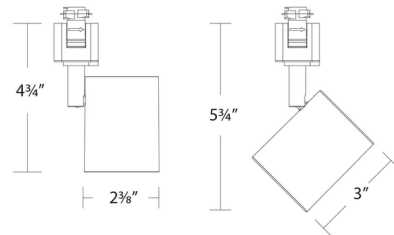

Description

The Charge 8010 120 Volt Color-Select track head offers superior light output in a small, unobtrusive design. Features a color select switch allowing user to select between 2700K, 3000K, 3500K, 4000K or 5000K color temperature with a frosted TIR lens. 350 design horizontal and 90 degree vertical aiming. Driver concealed within fixture. TRIAC and ELV dimming. NOTE: Not all finish options available. Choice of H, J, or L Track System compatibility. Compatibility: L: WAC L Series and Lightolier Lytespan 120 volt single circuit track (Lightolier track by others) J: WAC J Series single circuit track and Juno 120 volt single circuit and two circuit track systems H: WAC H Series and Halo 120 volt single circuit line voltage track system (Halo track by others)

Specifications

COLOR	Frosted
BODY FINISH	White
WATTAGE	9W
DIMMER	Low Voltage Electronic
DIMENSIONS	2.38"W x 5.88"H x 3"D
INTEGRATED LED MODULE	1 x LED/9W/120V LED
COUNTRY OF ORIGIN	China

Technical Information

LAMP LIFE	50000 hours
BEAM ANGLE	45°
COLOR RENDERING	90 CRI
LAMP COLOR	CCT Select
LUMENS/WATT	96.11
LUMINOUS FLUX	865 lumens

Shown in white / frosted

CLICK TO VIEW PRODUCT

Notes: