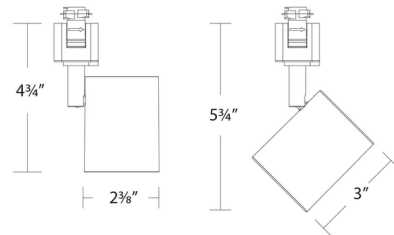

### Description

The Charge 8010 120 Volt Color-Select track head offers superior light output in a small, unobtrusive design. Features a color select switch allowing user to select between 2700K, 3000K, 3500K, 4000K or 5000K color temperature with a frosted TIR lens. 350 design horizontal and 90 degree vertical aiming. Driver concealed within fixture. TRIAC and ELV dimming. NOTE: Not all finish options available. Choice of H, J, or L Track System compatibility. Compatibility: L: WAC L Series and Lightolier Lytespan 120 volt single circuit track (Lightolier track by others) J: WAC J Series single circuit track and Juno 120 volt single circuit and two circuit track systems H: WAC H Series and Halo 120 volt single circuit line voltage track system (Halo track by others)

### Specifications

COLOR	Frosted
BODY FINISH	White
WATTAGE	9W
DIMMER	Low Voltage Electronic
DIMENSIONS	2.38"W x 5.88"H x 3"D
INTEGRATED LED MODULE	1 x LED/9W/120V LED
COUNTRY OF ORIGIN	China

### Technical Information

LAMP LIFE	50000 hours
BEAM ANGLE	45°
COLOR RENDERING	90 CRI
LAMP COLOR	CCT Select
LUMENS/WATT	96.11
LUMINOUS FLUX	865 lumens

Shown in white / frosted

CLICK TO VIEW PRODUCT

Notes: