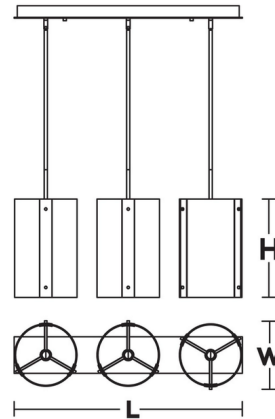

Shown in black / smoke