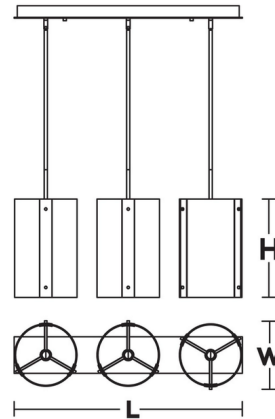

Description

The Dana Linear Multi-Light Pendant pendant is a sleek, minimalist light, perfect in a kitchen or anywhere you need a soft glow. The dark smoked glass and industrial metal details are highlighted by a decorative bulb.

Shown in black / smoke

Specifications

COLOR	Smoke
BODY FINISH	Black
WATTAGE	27W
DIMMER	Standard 120V
DIMENSIONS	36"L x 9.88"W x 15.5"H
BULB NOT INCLUDED	3 x A19/Medium (E26)/9W/120V LED
COUNTRY OF ORIGIN	China