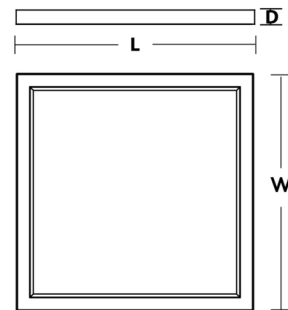

Description

The Edge Square Color-Select Ceiling Light features an ultra-low profile for a sleek look and provides wide, even light distribution. Perfect for brightening and elevating spaces of any design scheme. LED color select options include 2700K, 3000K, 3500K, 4000K, and 5000K. Note: Wet location ONLY for indoor spaces. Outdoor use must be in a covered location.

Shown in white / white acrylic

L	W	D
4-1/2"	4-1/2"	3/4"
6-1/2"	6-1/2"	3/4"
9"	9"	3/4"

Specifications

COLOR	White Acrylic
BODY FINISH	White
WATTAGE	10W
DIMMER	Low Voltage Electronic
DIMENSIONS	4.4"W x 0.67"H
INTEGRATED LED MODULE	1 x LED/10W/120V LED
COUNTRY OF ORIGIN	Viet Nam