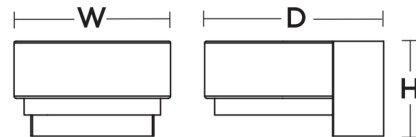

### Description

The Elm LED Outdoor Wall Sconce is a clean and modern touch for any exterior. The understated metal frame supports a sleek dual-edge frosted acrylic diffuser., providing soft, even illumination. Perfect for a front porch or deck. LED color options include 2700K, 3000K, 3500K, 4000K, and 5000K. Note: Dimmable by TRIAC/ELV for 120V and 0-10V for 120-277V.

### Specifications

COLOR	Clear
BODY FINISH	Black
WATTAGE	20W
DIMMER	Low Voltage Electronic
DIMENSIONS	7"W x 4.25"H x 8"D
INTEGRATED LED MODULE	1 x LED/20W/120-277V LED
COUNTRY OF ORIGIN	China

### Technical Information

LAMP LIFE	50000 hours
COLOR RENDERING	90 CRI
LAMP COLOR	CCT Select
LUMENS/WATT	50.00
LUMINOUS FLUX	1000 lumens

Shown in black / clear

H W D  
4-1/4" 7" 8"

CLICK TO VIEW PRODUCT

Notes: