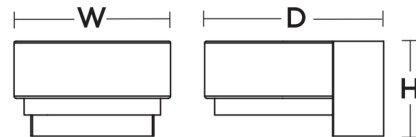

H W D
4-1/4" 7" 8"