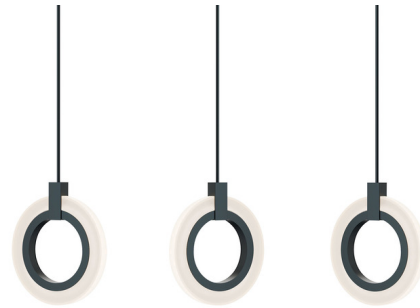

Description

The Halo Color-Select Linear Multi-Light Pendant blends modern simplicity with timeless elegance. A delicate metal cuff supports the acrylic ring, creating the glowing halo effect. LED color selectable options include 2700K, 3000K, 3500K, 4000K, and 5000K (CCT). TRIAC and ELV dimming at 120V and 0-10V dimming at 277V.

Shown in black / frosted

Specifications

COLOR Frosted
BODY FINISH Black
WATTAGE 54W
DIMMER Low Voltage Electronic
DIMENSIONS 36"L x 5"W x 9"H
INTEGRATED LED MODULE 3 x LED/18W/120-277V LED
COUNTRY OF ORIGIN China

Technical Information

LAMP LIFE 50000 hours
COLOR RENDERING 90 CRI
LAMP COLOR CCT Select
LUMENS/WATT 223.33
LUMINOUS FLUX 4020 lumens

CLICK TO VIEW PRODUCT

Notes: