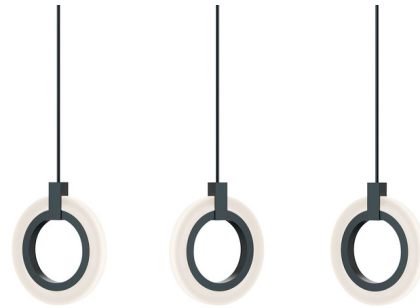

Description

The Halo Color-Select Linear Multi-Light Pendant blends modern simplicity with timeless elegance. A delicate metal cuff supports the acrylic ring, creating the glowing halo effect. LED color selectable options include 2700K, 3000K, 3500K, 4000K, and 5000K (CCT). TRIAC and ELV dimming at 120V and 0-10V dimming at 277V.

Specifications

COLOR Frosted
BODY FINISH Black
WATTAGE 54W
DIMMER Low Voltage Electronic
DIMENSIONS 36"L x 5"W x 9"H
INTEGRATED LED MODULE 3 x LED/18W/120-277V LED
COUNTRY OF ORIGIN China

Technical Information

LAMP LIFE 50000 hours
COLOR RENDERING 90 CRI
LAMP COLOR CCT Select
LUMENS/WATT 223.33
LUMINOUS FLUX 4020 lumens

Shown in black / frosted

CLICK TO VIEW PRODUCT

Notes: