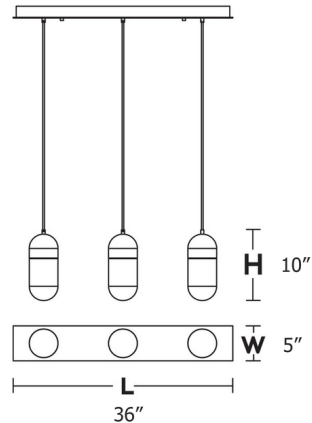

Shown in antique brass / frosted