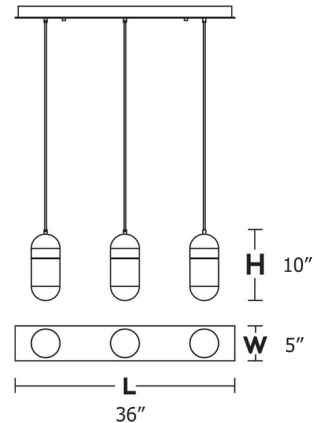

Shown in antique brass / frosted