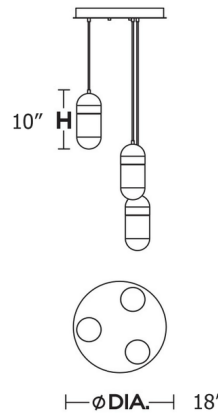

CLICK TO VIEW PRODUCT

Notes: