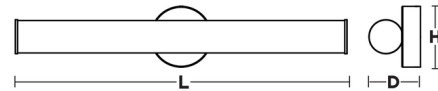

### Specifications

COLOR . . . . . Frosted  
 BODY FINISH . . . . . Satin Nickel  
 WATTAGE . . . . . 18W  
 DIMMER . . . . . Low Voltage Electronic  
 DIMENSIONS . . . . . 24.75"W x 2.5"H x 4"D  
 INTEGRATED LED MODULE . . . . . 1 x LED/18W/120-277V LED  
 COUNTRY OF ORIGIN . . . . . China

L	H	D
24-3/4"	4-1/2"	4"
36-3/4"	4-1/2"	4"
48"	4-1/2"	4"

CLICK TO VIEW PRODUCT

Notes: