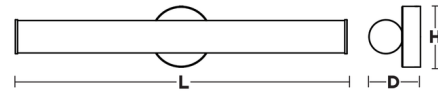

L	H	D
24-3/4"	4-1/2"	4"
36-3/4"	4-1/2"	4"
48"	4-1/2"	4"