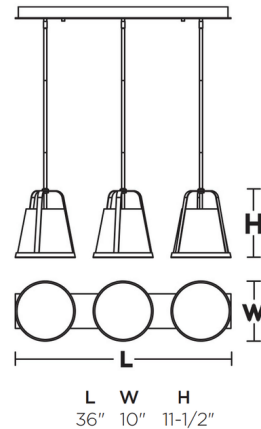

Lightology

lightology.com
866-954-4489
04-27-26

Project: _____

Company: _____

Location: _____ Fixture Type: _____

SPEC #: **AFX1419892**

Approved On: _____ Approved By: _____

Lizzette Linear Multi-Light Pendant By AFX

Description

The Lizzette Linear Multi-Light Pendant combines minimalism with subtle details to create a perfect fixture for any transitional home. Large fabric drum shades are held in place by thin metal details that add contrast and visual interest to the drum shape. The diffuser plates across the bottom of the shades reduces glare. Perfect for a kitchen or anywhere you need general illumination.

Shown in black / white

Specifications

COLOR White
 BODY FINISH Black
 WATTAGE 27W
 DIMMER Standard 120V
 DIMENSIONS 36"L x 10"W x 11.5"H
 BULB NOT INCLUDED 3 x A19/Medium (E26)/9W/120V LED
 COUNTRY OF ORIGIN China