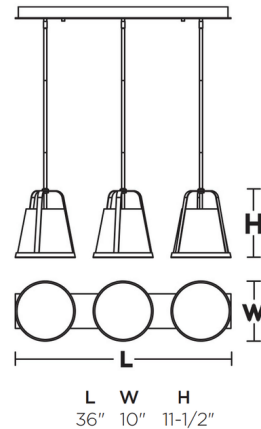

Lightology

lightology.com
866-954-4489
07-07-26

Project: _____

Company: _____

Location: _____ Fixture Type: _____

SPEC #: **AFX1419892**

Approved On: _____ Approved By: _____

Lizzette Linear Multi-Light Pendant By AFX

Description

The Lizzette Linear Multi-Light Pendant combines minimalism with subtle details to create a perfect fixture for any transitional home. Large fabric drum shades are held in place by thin metal details that add contrast and visual interest to the drum shape. The diffuser plates across the bottom of the shades reduces glare. Perfect for a kitchen or anywhere you need general illumination.

Shown in black / white

Specifications

COLOR White
BODY FINISH Black
WATTAGE 27W
DIMMER Standard 120V
DIMENSIONS 36"L x 10"W x 11.5"H
BULB NOT INCLUDED 3 x A19/Medium (E26)/9W/120V LED
COUNTRY OF ORIGIN China