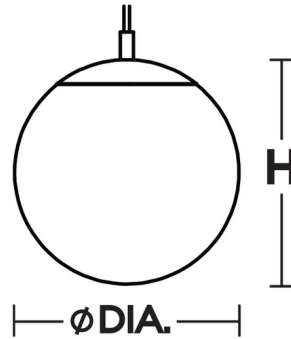

Description

The Palla Pendant is a classic globe with clear crackle glass shade. Perfect for a kitchen, dining room, anywhere you need a soft glow.

Shown in antique brass / clear

H	DIA.
7"	7"
9-1/2"	9-1/2"

Specifications

COLOR	Clear
BODY FINISH	Antique Brass
WATTAGE	9W
DIMMER	Standard 120V
DIMENSIONS	9"L x 7"W x 7.1"H
BULB NOT INCLUDED	1 x A19/Medium (E26)/9W/120V LED
COUNTRY OF ORIGIN	China

CLICK TO VIEW PRODUCT