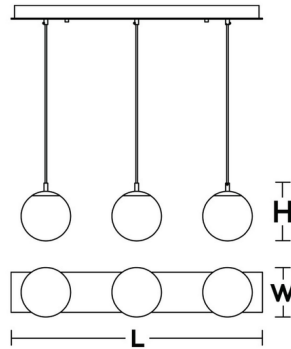

Description

The Palla Linear Multi-Light Pendant features classic globes with clear crackle glass shade. Perfect for a kitchen, dining room, anywhere you need a soft glow.

Shown in black / clear

L W H
36" 7" 7"

Specifications

COLOR	Clear
BODY FINISH	Black
WATTAGE	27W
DIMMER	Standard 120V
DIMENSIONS	36"L x 7"W x 7"H
BULB NOT INCLUDED	3 x A19/Medium (E26)/9W/120V LED
COUNTRY OF ORIGIN	China

CLICK TO VIEW PRODUCT