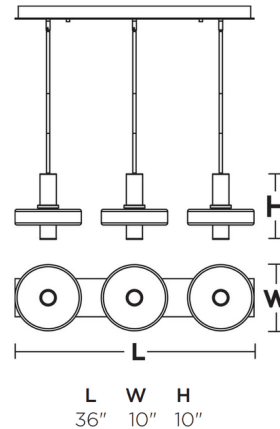

Specifications

COLOR	White
BODY FINISH	Satin Nickel
WATTAGE	63W
DIMMER	Low Voltage Electronic
DIMENSIONS	36"L x 10"W x 10"H
INTEGRATED LED MODULE	3 x LED/21W/120-277V LED
COUNTRY OF ORIGIN	China

Technical Information

LAMP LIFE	50000 hours
COLOR RENDERING	90 CRI
LAMP COLOR	CCT Select
LUMENS/WATT	132.86
LUMINOUS FLUX	2790 lumens

Shown in satin nickel / white

CLICK TO VIEW PRODUCT

Notes: