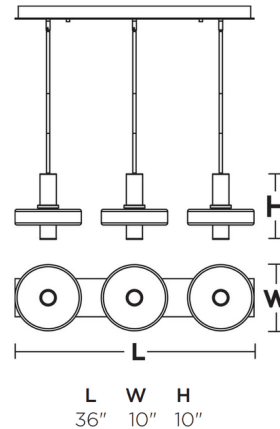

Specifications

COLOR	White
BODY FINISH	Satin Nickel
WATTAGE	63W
DIMMER	Low Voltage Electronic
DIMENSIONS	36"L x 10"W x 10"H
INTEGRATED LED MODULE	3 x LED/21W/120-277V LED
COUNTRY OF ORIGIN	China

Technical Information

LAMP LIFE	50000 hours
COLOR RENDERING	90 CRI
LAMP COLOR	5000K
LUMENS/WATT	132.86
LUMINOUS FLUX	2790 lumens

Shown in satin nickel / white

CLICK TO VIEW PRODUCT

Notes: