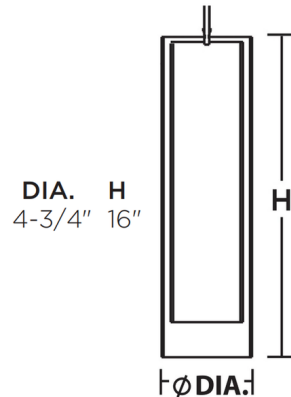

Lightology

lightology.com
866-954-4489
07-08-26

Project: _____

Company: _____

Location: _____ Fixture Type: _____

SPEC #: **AFX1419931**

Approved On: _____ Approved By: _____

View Color-Select Pendant

By AFX

Description

The View Color-Select Pendant features a sleek and understated profile. A double layer of glass adds depth and contrast, providing ample, soft illumination. Perfect for a kitchen, powder room, or anywhere you need a touch of modern style. Color Selectable LED options include 2700K, 3000K, 3500K, 4000K, and 5000K. Note: Dimmable with TRIAC/ELV (120V) and 0-10V dimming (120-277V).

Specifications

COLOR	Frost / Clear
BODY FINISH	Satin Nickel
WATTAGE	10W
DIMMER	Low Voltage Electronic
DIMENSIONS	4.75"W x 16"H
INTEGRATED LED MODULE	1 x LED/10W/120-277V LED
COUNTRY OF ORIGIN	China

Technical Information

LAMP LIFE	50000 hours
COLOR RENDERING	90 CRI
LAMP COLOR	CCT Select
LUMENS/WATT	54.00
LUMINOUS FLUX	540 lumens

CLICK TO VIEW PRODUCT

Notes: