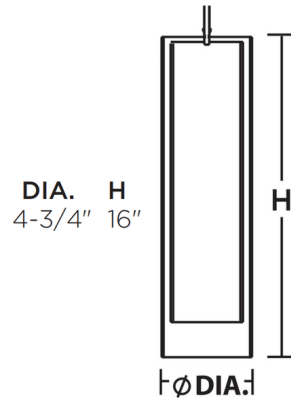

### Specifications

COLOR	Frost / Clear
BODY FINISH	Satin Nickel
WATTAGE	10W
DIMMER	Low Voltage Electronic
DIMENSIONS	4.75"W x 16"H
INTEGRATED LED MODULE	1 x LED/10W/120-277V LED
COUNTRY OF ORIGIN	China

### Technical Information

LAMP LIFE	50000 hours
COLOR RENDERING	.90 CRI
LAMP COLOR	.CCT Select
LUMENS/WATT	54.00
LUMINOUS FLUX	540 lumens

Shown in satin nickel / frost / clear

CLICK TO VIEW PRODUCT

Notes: