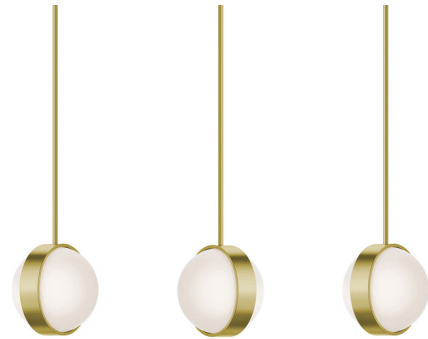

## Verona Color-Select Linear Multi-Light Pendant By AFX

### Description

The Verona Color-Select Linear Multi-Light Pendant is a playful and beautiful update to the Mid-century globe. Use these globes in a kitchen, dining room, or anywhere you need a soft glow. LED color selectable options include 2700K, 3000K, 3500K, 4000K, and 5000K (CCT). TRIAC and ELV dimming at 120V and 0-10V dimming at 277V.

### Specifications

COLOR	White
BODY FINISH	Antique Brass
WATTAGE	45W
DIMMER	Low Voltage Electronic
DIMENSIONS	36"L x 9"W x 9"H
INTEGRATED LED MODULE	3 x LED/15W/120-277V LED
COUNTRY OF ORIGIN	China

### Technical Information

LAMP LIFE	50000 hours
COLOR RENDERING	90 CRI
LAMP COLOR	CCT Select
LUMENS/WATT	189.00
LUMINOUS FLUX	2835 lumens

Shown in antique brass / white

CLICK TO VIEW PRODUCT

Notes: