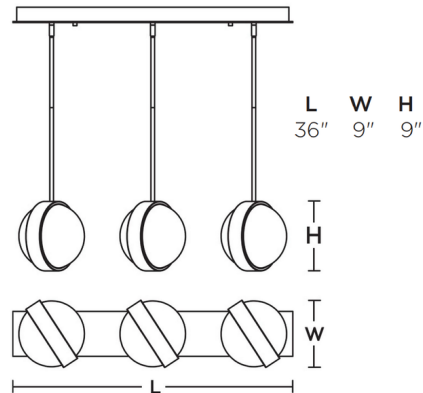

Shown in antique brass / white