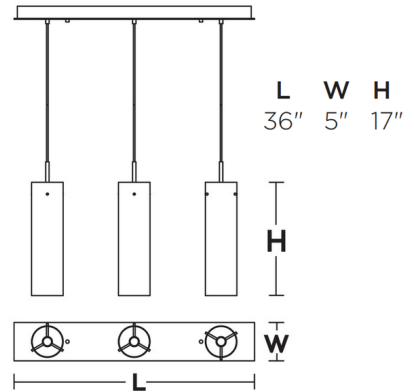

### Specifications

COLOR	Clear
BODY FINISH	Black
WATTAGE	27W
DIMMER	Standard 120V
DIMENSIONS	36"L x 5"W x 17"H
BULB NOT INCLUDED	3 x Edison Tube/Medium (E26)/9W/120V LED
COUNTRY OF ORIGIN	China

CLICK TO VIEW PRODUCT