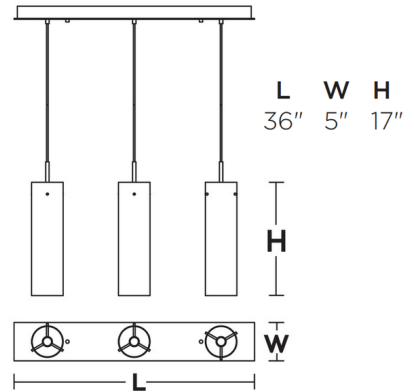

Shown in black / clear

Specifications

COLOR	Clear
BODY FINISH	Black
WATTAGE	27W
DIMMER	Standard 120V
DIMENSIONS	36"L x 5"W x 17"H
BULB NOT INCLUDED	3 x Edison Tube/Medium (E26)/9W/120V LED
COUNTRY OF ORIGIN	China

CLICK TO VIEW PRODUCT

Notes: