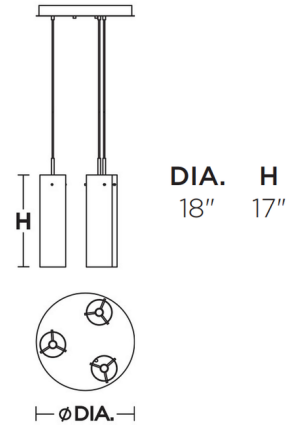

Shown in antique brass / clear

Specifications

| | |
|-------------------|--|
| COLOR | Clear |
| BODY FINISH | Antique Brass |
| WATTAGE | 27W |
| DIMMER | Standard 120V |
| DIMENSIONS | 18"W x 17"H |
| BULB NOT INCLUDED | 3 x Edison Tube/Candelabra (E12)/9W/120V LED |
| COUNTRY OF ORIGIN | China |