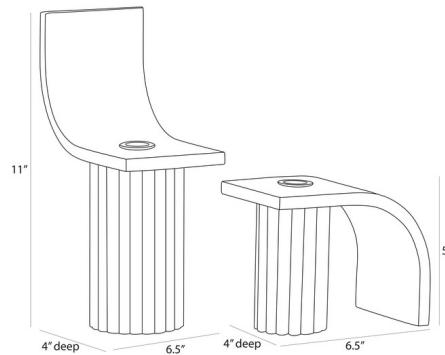

### Specifications

COLOR	Antique Brass
BODY FINISH	Ivory
WATTAGE	N/A
DIMMER	N/A
DIMENSIONS	6.5"W x 11"H x 4"D
BULB	N/A

CLICK TO VIEW PRODUCT

Notes: