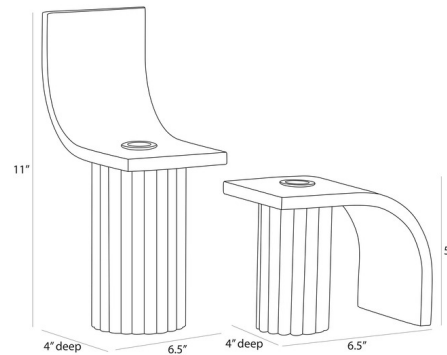

Shown in ivory / antique brass

Specifications

COLOR	Antique Brass
BODY FINISH	Ivory
WATTAGE	N/A
DIMMER	N/A
DIMENSIONS	6.5"W x 11"H x 4"D
BULB	N/A

CLICK TO VIEW PRODUCT

Notes: