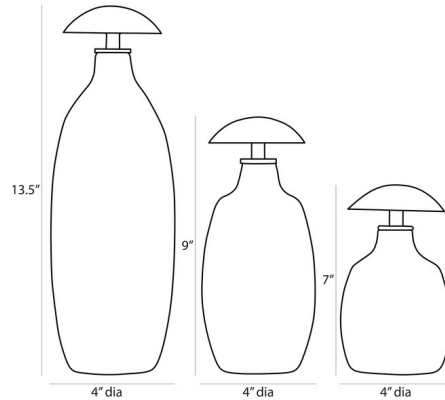

Shown in blue smoke luster / antique brass

Specifications

COLOR . . . . . Antique Brass
BODY FINISH . . . . . Blue Smoke Luster
WATTAGE . . . . . N/A
DIMMER . . . . . N/A
DIMENSIONS . . . . . 4"W x 7"H
BULB . . . . . N/A

CLICK TO VIEW PRODUCT

Notes: