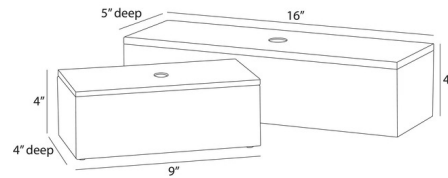

### Description

The Kayce Box Set is inspired by classic nesting boxes, this pair of containers deliver a marble-like effect. This stylish set plays with the contrast of black and white swirled resin, and each will have its own distinct pattern. A small round opening in each lid allows for easy lifting. Finish will vary.

### Specifications

COLOR	White
BODY FINISH	Black
WATTAGE	N/A
DIMMER	N/A
DIMENSIONS	9"W x 4"H x 5"D
BULB	N/A

CLICK TO VIEW PRODUCT

Notes: