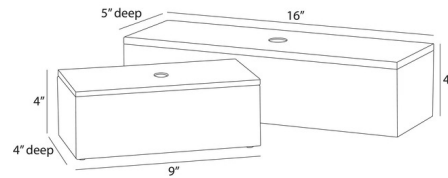

Description

The Kayce Box Set is inspired by classic nesting boxes, this pair of containers deliver a marble-like effect. This stylish set plays with the contrast of black and white swirled resin, and each will have its own distinct pattern. A small round opening in each lid allows for easy lifting. Finish will vary.

Shown in black / white

Specifications

COLOR	White
BODY FINISH	Black
WATTAGE	N/A
DIMMER	N/A
DIMENSIONS	9"W x 4"H x 5"D
BULB	N/A

CLICK TO VIEW PRODUCT

Notes: