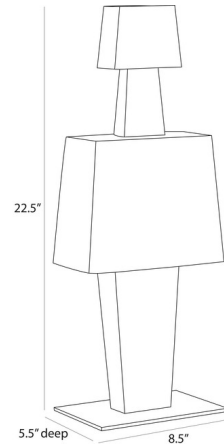

Lightology

lightology.com
866-954-4489
04-26-26

Project: _____

Company: _____

Location: _____ Fixture Type: _____

SPEC #: **AHM1419945**

Approved On: _____ Approved By: _____

Jacopo Sculpture By Arteriors Home

Description

The Jacopo Sculpture is an ancient totemic form inspired a modernist sculpture of chiseled ivory riverstone composite. Each shape combines to create a human like figure anchored to a bronze steel base.

Shown in ivory

Specifications

COLOR	N/A
BODY FINISH	Ivory
WATTAGE	N/A
DIMMER	N/A
DIMENSIONS	8.5"W x 22.5"H x 5.5"D
BULB	N/A

CLICK TO VIEW PRODUCT

Notes: