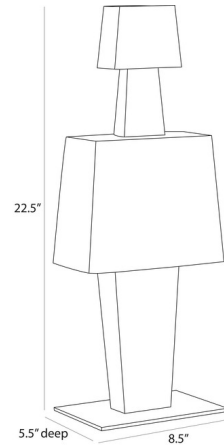

Description

The Jacopo Sculpture is an ancient totemic form inspired a modernist sculpture of chiseled ivory riverstone composite. Each shape combines to create a human like figure anchored to a bronze steel base.

Shown in ivory

Specifications

| | |
|-------------|------------------------|
| COLOR | N/A |
| BODY FINISH | Ivory |
| WATTAGE | N/A |
| DIMMER | N/A |
| DIMENSIONS | 8.5"W x 22.5"H x 5.5"D |
| BULB | N/A |