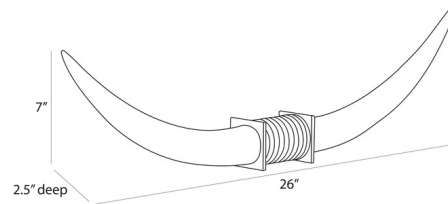

By Arteriors Home

Description

The Jacari Sculpture is inspired by a Texas longhorn steer. This elegant sculpture's linear shape makes an impact on a console or mantle. Each form of charcoal ricestone composite is securely mounted to a base of antique brass steel, accented with an inset of light gray leather for contrast.

Shown in charcoal / grey

Specifications

COLOR	Grey
BODY FINISH	Charcoal
WATTAGE	N/A
DIMMER	N/A
DIMENSIONS	26"W x 7"H x 2.5"D
BULB	N/A

CLICK TO VIEW PRODUCT

Notes: