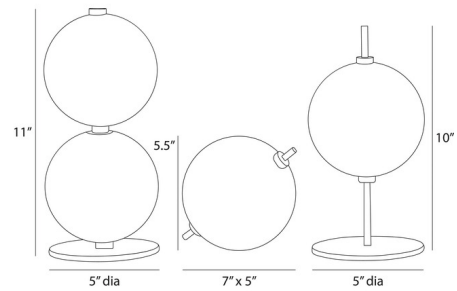

Shown in ebony

Specifications

COLOR N/A
BODY FINISH Ebony
WATTAGE N/A
DIMMER N/A
DIMENSIONS 7"W x 5.5"H x 5"D
BULB N/A

CLICK TO VIEW PRODUCT

Notes: