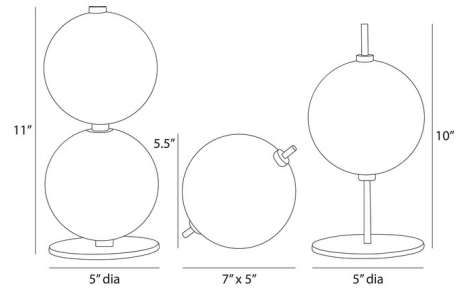

Shown in ebony

Specifications

COLOR	N/A
BODY FINISH	Ebony
WATTAGE	N/A
DIMMER	N/A
DIMENSIONS	7"W x 5.5"H x 5"D
BULB	N/A

CLICK TO VIEW PRODUCT

Notes: