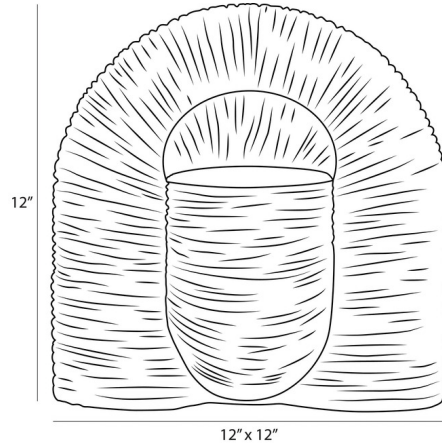

### Description

The Kodiak Sculpture has dual ridged columns that bend and stretch to form this single, slinky-inspired work of art. Cast of sand-colored resin, this modernist accent effortlessly dresses up where ever you place it.

### Specifications

COLOR	N/A
BODY FINISH	Sand
WATTAGE	N/A
DIMMER	N/A
DIMENSIONS	12"W x 12"H x 12"D
BULB	N/A

CLICK TO VIEW PRODUCT

Notes: