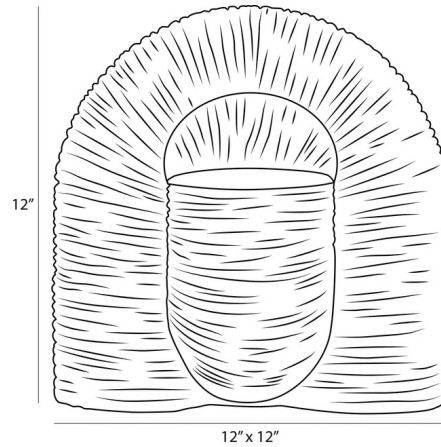

## Kodiak Sculpture

By Arteriors Home

### Description

The Kodiak Sculpture has dual ridged columns that bend and stretch to form this single, slinky-inspired work of art. Cast of sand-colored resin, this modernist accent effortlessly dresses up where ever you place it.

### Specifications

COLOR	N/A
BODY FINISH	Sand
WATTAGE	N/A
DIMMER	N/A
DIMENSIONS	12"W x 12"H x 12"D
BULB	N/A

CLICK TO VIEW PRODUCT

Notes: