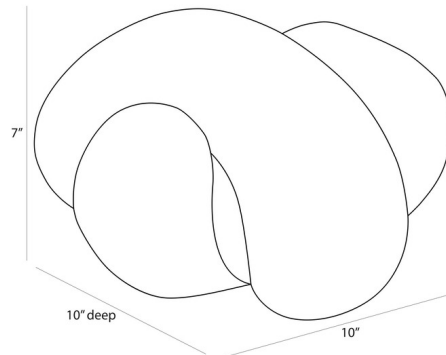

By Arteriors Home

Description

The Kanzi Sculptures are two amorphous sculptures of white resin that look equally chic when displayed linked together or alone. Fine hairline ridges in the finish accent the forms.

Shown in white

Specifications

COLOR	N/A
BODY FINISH	White
WATTAGE	N/A
DIMMER	N/A
DIMENSIONS	10"W x 7"H x 10"D
BULB	N/A

CLICK TO VIEW PRODUCT

Notes: