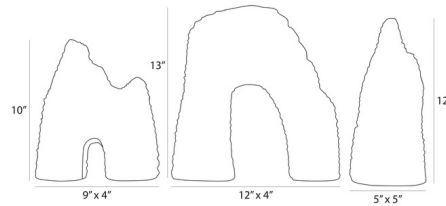

By Arteriors Home

Description

The Isla Sculptures is a set of pieces that are inspired by the layered topography of the chalk cliffs of Stretta, France. Cast of ivory ricestone composite with a carved texture, they can be displayed in multiple ways.

Shown in ivory

Specifications

COLOR	N/A
BODY FINISH	Ivory
WATTAGE	N/A
DIMMER	N/A
DIMENSIONS	5\"W x 10\"H x 4\"D
BULB	N/A

CLICK TO VIEW PRODUCT

Notes: