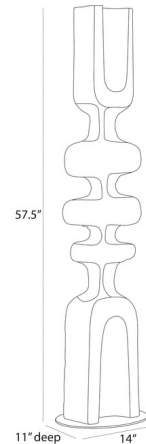

Lightology

lightology.com
866-954-4489
04-25-26

Project: _____

Company: _____

Location: _____ Fixture Type: _____

SPEC #: **AHM1419951**

Approved On: _____ Approved By: _____

Jayden Floor Sculpture

By Arteriors Home

Description

The Jayden Floor Sculpture is designed to draw the eye in your space. This monolithic sculpture of ebony resin makes a dynamic accent for any corner. The totemic-inspired shape resembles a fishbone, with a grooved texture that recalls sea-worn driftwood. Mounted on a circular bronze steel base.

Shown in ebony

Specifications

COLOR	N/A
BODY FINISH	Ebony
WATTAGE	N/A
DIMMER	N/A
DIMENSIONS	14"W x 57.5"H x 11"D
BULB	N/A

CLICK TO VIEW PRODUCT

Notes: