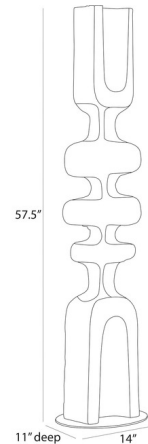

Lightology

lightology.com
866-954-4489
06-23-26

Project: _____

Company: _____

Location: _____ Fixture Type: _____

SPEC #: **AHM1419951**

Approved On: _____ Approved By: _____

Jayden Floor Sculpture

By Arteriors Home

Description

The Jayden Floor Sculpture is designed to draw the eye in your space. This monolithic sculpture of ebony resin makes a dynamic accent for any corner. The totemic-inspired shape resembles a fishbone, with a grooved texture that recalls sea-worn driftwood. Mounted on a circular bronze steel base.

Shown in ebony

Specifications

COLOR	N/A
BODY FINISH	Ebony
WATTAGE	N/A
DIMMER	N/A
DIMENSIONS	14"W x 57.5"H x 11"D
BULB	N/A

CLICK TO VIEW PRODUCT

Notes: