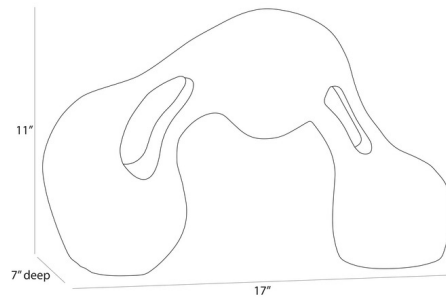

## Jabari Sculpture By Arteriors Home

### Description

The Jabari Sculpture is inspired by the tension inherent in pulling and stretching clay. This piece finds its reflection in charcoal ricestone composite, making the most of positive and negative space with intriguing cutouts, adding interest when viewed from multiple angles.

### Specifications

COLOR	N/A
BODY FINISH	Charcoal
WATTAGE	N/A
DIMMER	N/A
DIMENSIONS	17"W x 11"H x 7"D
BULB	N/A

CLICK TO VIEW PRODUCT

Notes: