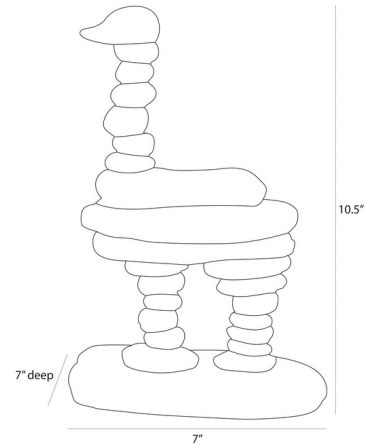

## Kevin Sculpture By Arteriors Home

### Description

The Kevin Sculpture is inspired by the tradition of stone stacking. Anchored to a base for secure display, this modernist cairn resembles an ostrich.

Shown in ivory

### Specifications

COLOR	N/A
BODY FINISH	Ivory
WATTAGE	N/A
DIMMER	N/A
DIMENSIONS	7"W x 10.5"H x 5"D
BULB	N/A

CLICK TO VIEW PRODUCT

Notes: