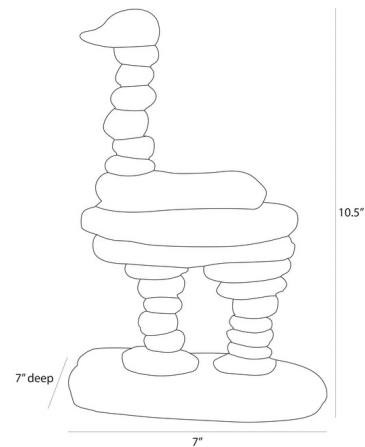

## Kevin Sculpture By Arteriors Home

### Description

The Kevin Sculpture is inspired by the tradition of stone stacking. Anchored to a base for secure display, this modernist cairn resembles an ostrich.

Shown in ivory

### Specifications

COLOR	N/A
BODY FINISH	Ivory
WATTAGE	N/A
DIMMER	N/A
DIMENSIONS	7"W x 10.5"H x 5"D
BULB	N/A

CLICK TO VIEW PRODUCT

Notes: