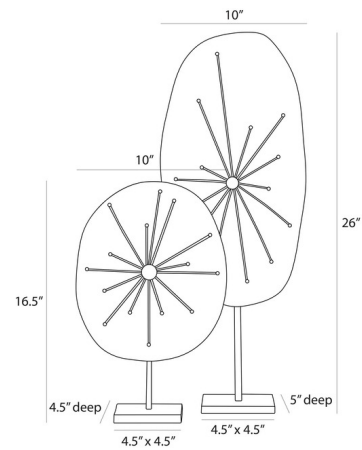

### Description

The Jura Sculptures is a pair of Brutalist sculptures that reflect the free-form shape of a flower. Hammered forms of natural iron are accented with an antique brass tack welded at the very center for contrast. Secured on a square base, they can be displayed together or separately as you desire.

### Specifications

COLOR	N/A
BODY FINISH	Natural Iron
WATTAGE	N/A
DIMMER	N/A
DIMENSIONS	10"W x 26"H x 5"D
BULB	N/A

CLICK TO VIEW PRODUCT

Notes: