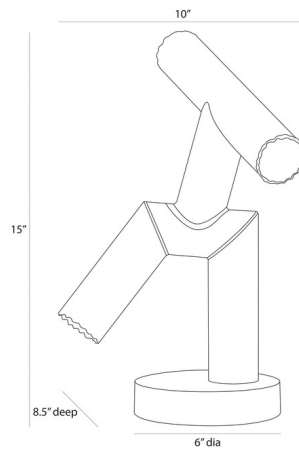

Lightology

lightology.com
866-954-4489
04-27-26

Project: _____

Company: _____

Location: _____ Fixture Type: _____

SPEC #: **AHM1419955**

Approved On: _____ Approved By: _____

Kouame Sculpture By Arteriors Home

Description

The Kouame Sculpture has a dynamic dancing pose that appears to have a twisting motion as it suspends on a single leg. Torched details accent the end of every limb. Mounted on a rounded base of white marble.

Shown in white marble / burnt iron

Specifications

COLOR Burnt Iron
BODY FINISH White Marble
WATTAGE N/A
DIMMER N/A
DIMENSIONS 10"W x 15"H x 8.5"D
BULB N/A

CLICK TO VIEW PRODUCT

Notes: