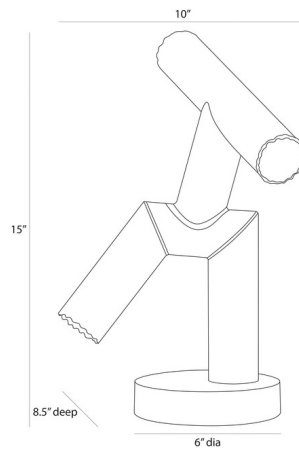

Lightology

lightology.com
866-954-4489
06-22-26

Project: _____

Company: _____

Location: _____ Fixture Type: _____

SPEC #: **AHM1419955**

Approved On: _____ Approved By: _____

Kouame Sculpture By Arteriors Home

Description

The Kouame Sculpture has a dynamic dancing pose that appears to have a twisting motion as it suspends on a single leg. Torched details accent the end of every limb. Mounted on a rounded base of white marble.

Shown in white marble / burnt iron

Specifications

COLOR	Burnt Iron
BODY FINISH	White Marble
WATTAGE	N/A
DIMMER	N/A
DIMENSIONS	10"W x 15"H x 8.5"D
BULB	N/A

CLICK TO VIEW PRODUCT

Notes: