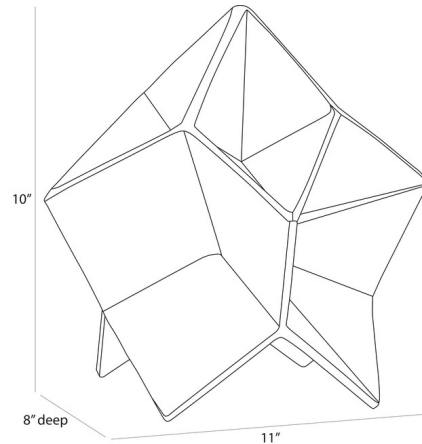

By Arteriors Home

Description

The Kendrick Sculpture brings the style of origami resembling a star, transformed in the hand of our designer into a sculpture of antique brass iron. Cast in a substantial scale for use on a bookcase or coffee table. Includes felt dots.

Shown in antique brass

Specifications

COLOR	N/A
BODY FINISH	Antique Brass
WATTAGE	N/A
DIMMER	N/A
DIMENSIONS	11"W x 10"H x 8"D
BULB	N/A

CLICK TO VIEW PRODUCT

Notes: