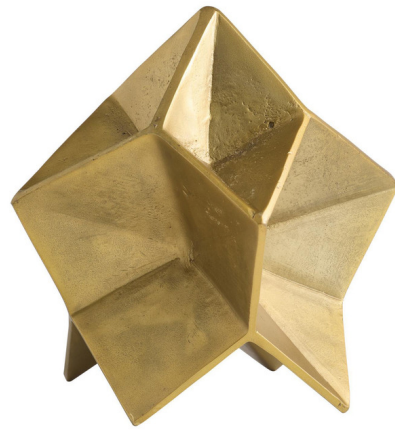

Lightology

lightology.com
866-954-4489
04-27-26

Project: _____

Company: _____

Location: _____ Fixture Type: _____

SPEC #: **AHM1419956**

Approved On: _____ Approved By: _____

Kendrick Sculpture By Arteriors Home

Description

The Kendrick Sculpture brings the style of origami resembling a star, transformed in the hand of our designer into a sculpture of antique brass iron. Cast in a substantial scale for use on a bookcase or coffee table. Includes felt dots.

Specifications

COLOR	N/A
BODY FINISH	Antique Brass
WATTAGE	N/A
DIMMER	N/A
DIMENSIONS	11"W x 10"H x 8"D
BULB	N/A

Notes:

Shown in antique brass

CLICK TO VIEW PRODUCT