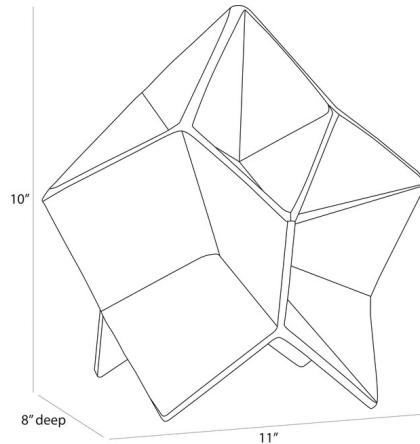

Description

The Kendrick Sculpture brings the style of origami resembling a star, transformed in the hand of our designer into a sculpture of antique brass iron. Cast in a substantial scale for use on a bookcase or coffee table. Includes felt dots.

Specifications

COLOR	N/A
BODY FINISH	Antique Brass
WATTAGE	N/A
DIMMER	N/A
DIMENSIONS	11"W x 10"H x 8"D
BULB	N/A

Notes:

Shown in antique brass

CLICK TO VIEW PRODUCT