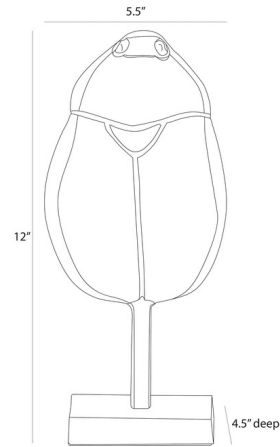

## Gita Sculpture

By Arteriors Home

### Specifications

COLOR	Silver
BODY FINISH	Iron
WATTAGE	N/A
DIMMER	N/A
DIMENSIONS	5.5"W x 12"H x 4.5"D
BULB	N/A

CLICK TO VIEW PRODUCT

Notes: