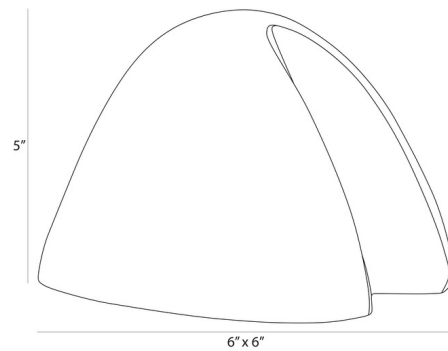

Description

The Kip Sculpture embraces the modern equestrian aesthetic. Inspired by a horse's hoof, it was designed to draw the eye from every angle.

Shown in antique brass

Specifications

COLOR	N/A
BODY FINISH	Antique Brass
WATTAGE	N/A
DIMMER	N/A
DIMENSIONS	6"W x 5"H x 6"D
BULB	N/A