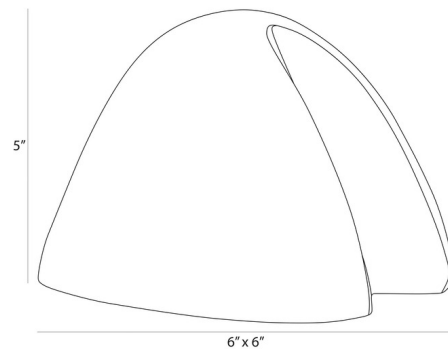

Description

The Kip Sculpture embraces the modern equestrian aesthetic. Inspired by a horse's hoof, it was designed to draw the eye from every angle.

Shown in antique brass

Specifications

COLOR	N/A
BODY FINISH	Antique Brass
WATTAGE	N/A
DIMMER	N/A
DIMENSIONS	6"W x 5"H x 6"D
BULB	N/A