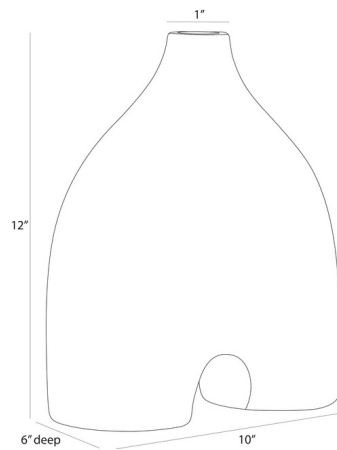

Lightology

lightology.com
866-954-4489
04-27-26

Project: _____

Company: _____

Location: _____ Fixture Type: _____

SPEC #: **AHM1419959**

Approved On: _____ Approved By: _____

Jeffrey Sculpture By Arteriors Home

Description

The Jeffrey Sculpture is inspired by the ancient fertility figurines inform the silhouette of this hand-formed terracotta sculpture. Finished in matte charcoal, its subtle curves resemble a woman's hips.

Shown in charcoal

Specifications

COLOR	N/A
BODY FINISH	Charcoal
WATTAGE	N/A
DIMMER	N/A
DIMENSIONS	10"W x 12"H x 6"D
BULB	N/A

CLICK TO VIEW PRODUCT

Notes: