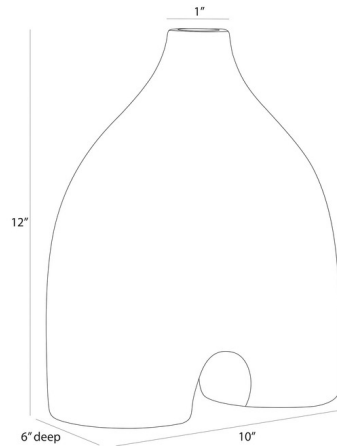

### Description

The Jeffrey Sculpture is inspired by the ancient fertility figurines inform the silhouette of this hand-formed terracotta sculpture. Finished in matte charcoal, its subtle curves resemble a woman's hips.

### Specifications

COLOR	N/A
BODY FINISH	Charcoal
WATTAGE	N/A
DIMMER	N/A
DIMENSIONS	10"W x 12"H x 6"D
BULB	N/A

CLICK TO VIEW PRODUCT

Notes: