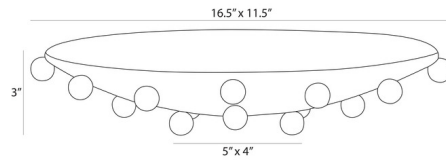

Lightology

lightology.com
866-954-4489
06-29-26

Project: _____

Company: _____

Location: _____ Fixture Type: _____

SPEC #: **AHM1419960**

Approved On: _____ Approved By: _____

Katherine Centerpiece

By Arteriors Home

Description

The Katherine Centerpiece brings a playful appeal informed by the graphic mod movement of the 1960s. The surface of the bowl-shaped centerpiece is studded with dot accents, which also serve as feet to elevate this piece on your tabletop.

Shown in antique brass / ivory

Specifications

COLOR	Ivory
BODY FINISH	Antique Brass
WATTAGE	N/A
DIMMER	N/A
DIMENSIONS	16.5\"W x 3\"H x 11.5\"D
BULB	N/A

CLICK TO VIEW PRODUCT

Notes: