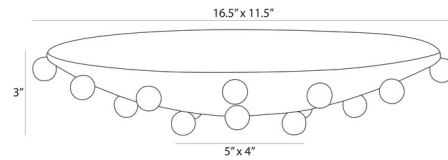

### Description

The Katherine Centerpiece brings a playful appeal informed by the graphic mod movement of the 1960s. The surface of the bowl-shaped centerpiece is studded with dot accents, which also serve as feet to elevate this piece on your tabletop.

### Specifications

COLOR	Ivory
BODY FINISH	Antique Brass
WATTAGE	N/A
DIMMER	N/A
DIMENSIONS	16.5"W x 3"H x 11.5"D
BULB	N/A

Notes:

Shown in antique brass / ivory

CLICK TO VIEW PRODUCT