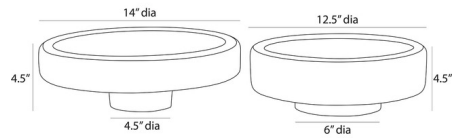

## Izzy Centerpieces Set of 2

By Arteriors Home

### Specifications

COLOR	N/A
BODY FINISH	Thundercloud
WATTAGE	N/A
DIMMER	N/A
DIMENSIONS	12.5"W x 4.5"H
BULB	N/A

CLICK TO VIEW PRODUCT

Notes: