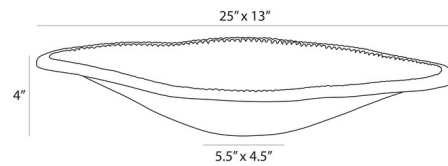

### Description

The Keller Centerpiece is a shallow vessel with an organic shape that reflects the free forms found in nature. Accented with a serpentine edge detail. Felted bottom.

### Specifications

COLOR	N/A
BODY FINISH	Antique Brass
WATTAGE	N/A
DIMMER	N/A
DIMENSIONS	25"W x 4"H x 13"D
BULB	N/A

Shown in antique brass

CLICK TO VIEW PRODUCT

Notes: