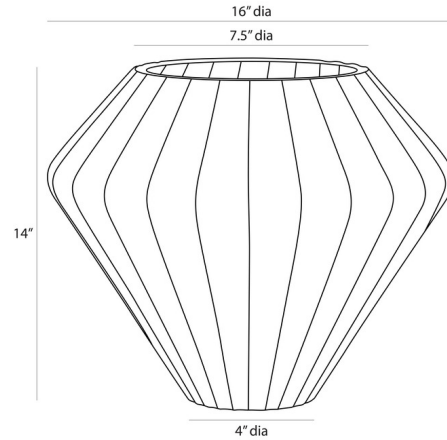

Lightology

lightology.com
866-954-4489
04-25-26

Project: _____

Company: _____

Location: _____ Fixture Type: _____

SPEC #: **AHM1419963**

Approved On: _____ Approved By: _____

Kaliana Vase

By Arteriors Home

Description

The Kaliana Vase is hand formed to resemble a floral bulb. This substantial porcelain vase's touchable texture cascades from the rounded lip to the narrowed base. Leave empty or filled with your favorite things. Watertight.

Shown in matte taupe

Specifications

COLOR	N/A
BODY FINISH	Matte Taupe
WATTAGE	N/A
DIMMER	N/A
DIMENSIONS	16"W x 14"H
BULB	N/A

CLICK TO VIEW PRODUCT

Notes: