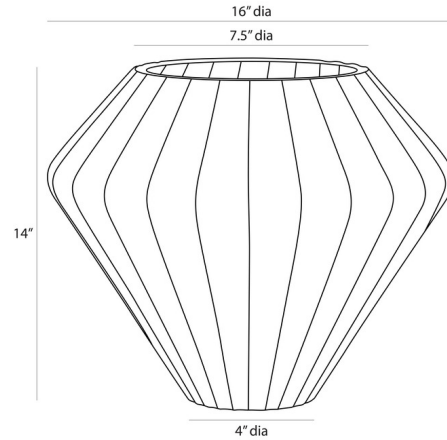

Lightology

lightology.com
866-954-4489
06-29-26

Project: _____

Company: _____

Location: _____ Fixture Type: _____

SPEC #: **AHM1419963**

Approved On: _____ Approved By: _____

Kaliana Vase

By Arteriors Home

Description

The Kaliana Vase is hand formed to resemble a floral bulb. This substantial porcelain vase's touchable texture cascades from the rounded lip to the narrowed base. Leave empty or filled with your favorite things. Watertight.

Shown in matte taupe

Specifications

COLOR	N/A
BODY FINISH	Matte Taupe
WATTAGE	N/A
DIMMER	N/A
DIMENSIONS	16"W x 14"H
BULB	N/A

CLICK TO VIEW PRODUCT

Notes: