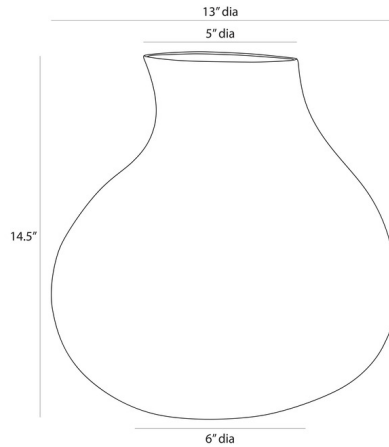

By Arteriors Home

Description

The Irelia Vase is inspired by the curves of a tulip bulb. The free-form, large-scale vase elevates your space with the finest porcelain finished in ice-reactive glaze. This contemporary artifact has an appealing, hand-thrown texture and made to be watertight to fill with your favorite flowers.

Specifications

COLOR	N/A
BODY FINISH	Ice
WATTAGE	N/A
DIMMER	N/A
DIMENSIONS	13"W x 14.5"H
BULB	N/A

Shown in ice

CLICK TO VIEW PRODUCT

Notes: