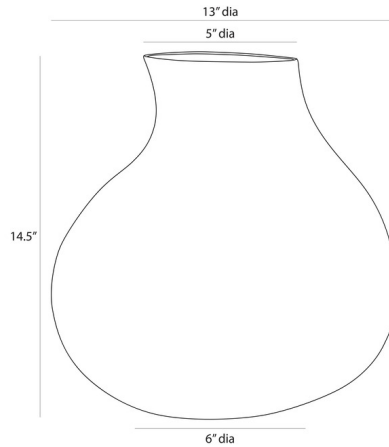

## Irelia Vase

By Arteriors Home

### Description

The Irelia Vase is inspired by the curves of a tulip bulb. The free-form, large-scale vase elevates your space with the finest porcelain finished in ice-reactive glaze. This contemporary artifact has an appealing, hand-thrown texture and made to be watertight to fill with your favorite flowers.

### Specifications

COLOR	N/A
BODY FINISH	Ice
WATTAGE	N/A
DIMMER	N/A
DIMENSIONS	13"W x 14.5"H
BULB	N/A

CLICK TO VIEW PRODUCT

Notes: