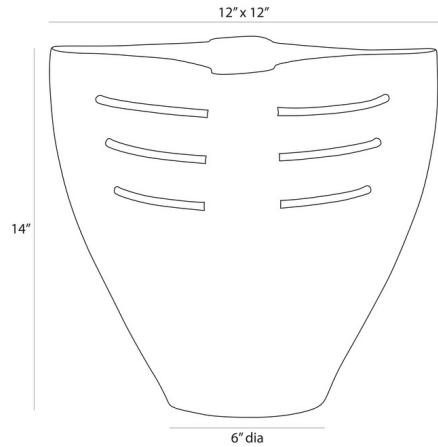

Lightology

lightology.com
866-954-4489
04-24-26

Project: _____

Company: _____

Location: _____ Fixture Type: _____

SPEC #: **AHM1419965**

Approved On: _____ Approved By: _____

Jerusha Vase

By Arteriors Home

Description

The Jerusha Vase is an oversized blackened cast aluminum vessel that is pierced with antique brass accents, creating an illusion of rings intersecting its pinched form. A glass liner allows for displaying a floral arrangement or a potted plant.

Specifications

| | |
|-------------|--------------------|
| COLOR | N/A |
| BODY FINISH | N/A |
| WATTAGE | N/A |
| DIMMER | N/A |
| DIMENSIONS | 12"W x 14"H x 12"D |
| BULB | N/A |

CLICK TO VIEW PRODUCT