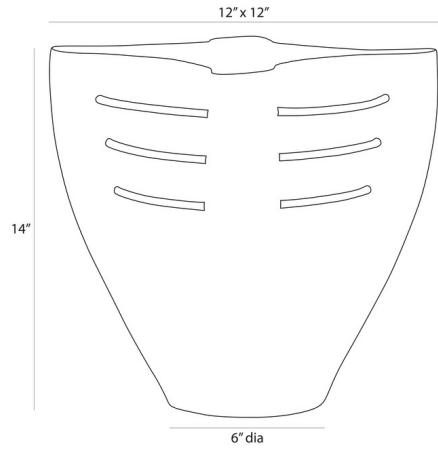

Lightology

lightology.com
866-954-4489
06-18-26

Project: _____

Company: _____

Location: _____ Fixture Type: _____

SPEC #: **AHM1419965**

Approved On: _____ Approved By: _____

Jerusha Vase

By Arteriors Home

Description

The Jerusha Vase is an oversized blackened cast aluminum vessel that is pierced with antique brass accents, creating an illusion of rings intersecting its pinched form. A glass liner allows for displaying a floral arrangement or a potted plant.

Specifications

COLOR	N/A
BODY FINISH	N/A
WATTAGE	N/A
DIMMER	N/A
DIMENSIONS	12"W x 14"H x 12"D
BULB	N/A

CLICK TO VIEW PRODUCT

Notes: