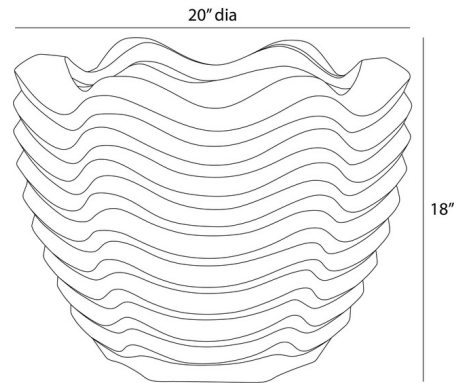

Lightology

lightology.com
866-954-4489
06-19-26

Project: _____

Company: _____

Location: _____ Fixture Type: _____

SPEC #: **AHM1419967**

Approved On: _____ Approved By: _____

Kapuas Outdoor Planter

By Arteriors Home

Description

The Kapuas Outdoor Planter is reminiscent of the repetitive arc of waves crashing against the shore. This oversized planter was expertly crafted from concrete composite in a gray stonewash hue. Features a hole on the bottom for drainage, making it a stylish home for a favorite outdoor plant.

Shown in grey

Specifications

COLOR	N/A
BODY FINISH	Grey
WATTAGE	N/A
DIMMER	N/A
DIMENSIONS	20"W x 18"H
BULB	N/A

CLICK TO VIEW PRODUCT

Notes: