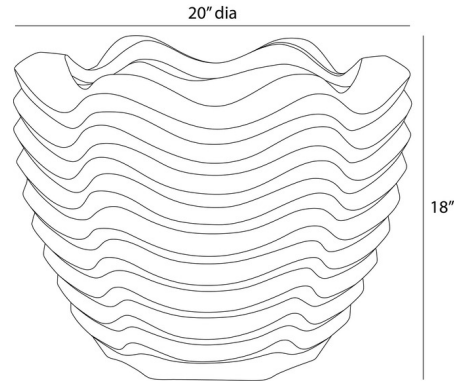

### Specifications

COLOR	N/A
BODY FINISH	Grey
WATTAGE	N/A
DIMMER	N/A
DIMENSIONS	20"W x 18"H
BULB	N/A

CLICK TO VIEW PRODUCT

Notes: