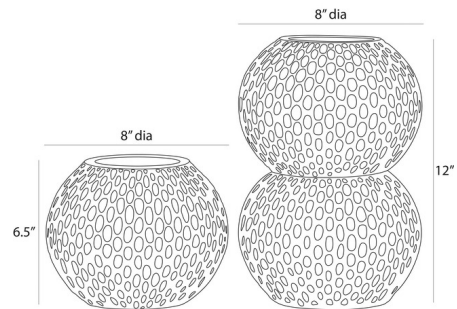

## Kayli Vases Set of 2

By Arteriors Home

### Description

The Kayli is a set of 2 vases, one single and one stacked for asymmetry. Each sphere is glazed with a chiseled texture and has felt at the bottom. Leave empty or filled with your favorite things.

Shown in eggshell

### Specifications

COLOR	N/A
BODY FINISH	Eggshell
WATTAGE	N/A
DIMMER	N/A
DIMENSIONS	8"W x 6.5"H x 9"D
BULB	N/A

CLICK TO VIEW PRODUCT

Notes: