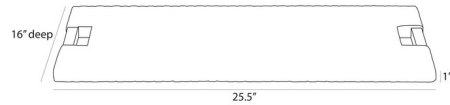

### Specifications

COLOR	N/A
BODY FINISH	Taupe
WATTAGE	N/A
DIMMER	N/A
DIMENSIONS	25.5\"W x 1\"H x 16\"D
BULB	N/A

CLICK TO VIEW PRODUCT

Notes: