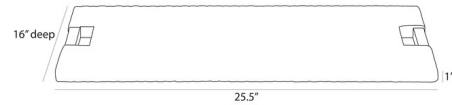

By Arteriors Home

Description

The Kellen Tray brings a clean sophistication to your interior space. Strips of buttery yet sturdy taupe suede are woven in a checkerboard pattern. Features double handles for easy movement. Designed to display books or accessories. Not suitable for holding drinks.

Specifications

COLOR	N/A
BODY FINISH	Taupe
WATTAGE	N/A
DIMMER	N/A
DIMENSIONS	25.5"W x 1"H x 16"D
BULB	N/A

Notes:

Shown in taupe

CLICK TO VIEW PRODUCT