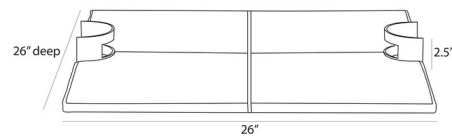

By Arteriors Home

Description

The Jones Tray is an equestrian inspired piece that pairs topstitched brown hide with curved antique brass handles for easy movement. Perfect on your table or desk.

Shown in brown

Specifications

COLOR	N/A
BODY FINISH	Brown
WATTAGE	N/A
DIMMER	N/A
DIMENSIONS	26"W x 2.5"H x 26"D
BULB	N/A

CLICK TO VIEW PRODUCT

Notes: