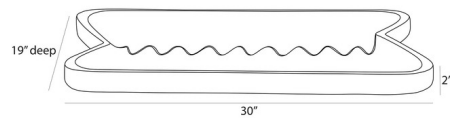

Lightology

lightology.com
866-954-4489
06-16-26

Project: _____

Company: _____

Location: _____ Fixture Type: _____

SPEC #: **AHM1419971**

Approved On: _____ Approved By: _____

Kolby Tray

By Arteriors Home

Description

The Kolby Tray is inspired by a juxtaposition of tribal motifs and animal prints. This is a stunning accent for any tabletop. Antique brass clad and umber wood are married with zigzag pattern.

Shown in antique brass

Specifications

COLOR	N/A
BODY FINISH	Antique Brass
WATTAGE	N/A
DIMMER	N/A
DIMENSIONS	30"W x 2"H x 19"D
BULB	N/A

CLICK TO VIEW PRODUCT

Notes: