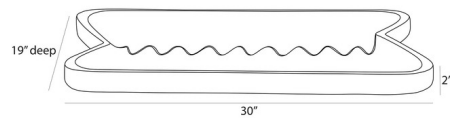

Shown in antique brass

Specifications

COLOR	N/A
BODY FINISH	Antique Brass
WATTAGE	N/A
DIMMER	N/A
DIMENSIONS	30"W x 2"H x 19"D
BULB	N/A

CLICK TO VIEW PRODUCT

Notes: