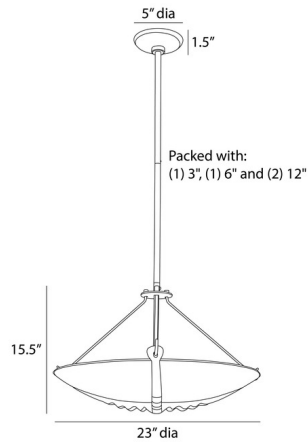

Shown in antique brass / frosted