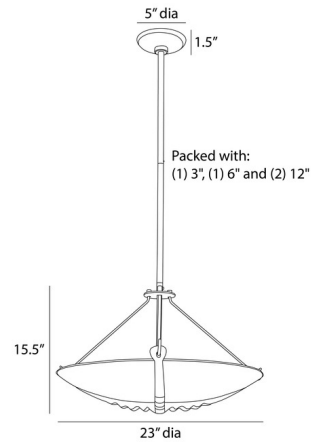

Shown in antique brass / frosted