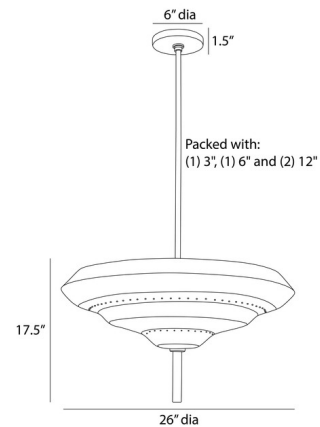

Shown in antique brass / smoke luster