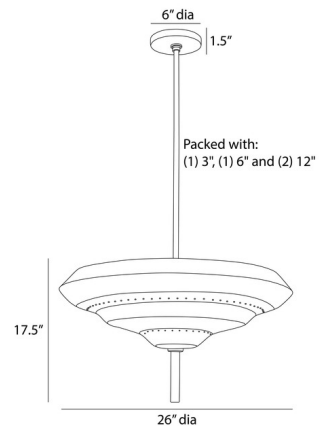

Shown in antique brass / smoke luster