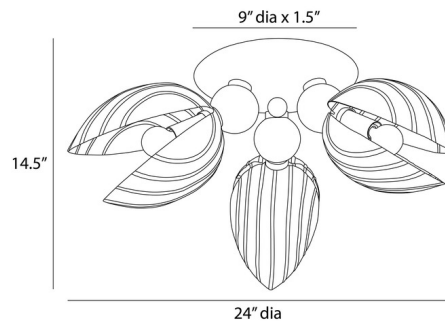

### Description

The Inessa Ceiling Flush Light brings a rustic industrial vibe to your interior space. Flower buds blooming in spring, delicately hand-formed petals of vintage brass unfold to bounce and reflect light. Each of the shades are grooved and etched for texture, then mounted on a matching base.

### Specifications

COLOR	N/A
BODY FINISH	Vintage Brass
WATTAGE	12W
DIMMER	Standard 120V
DIMENSIONS	24"W x 14.5"H
BULB NOT INCLUDED	3 x G16.5/Candelabra (E12)/4W/120V LED

CLICK TO VIEW PRODUCT

Notes: