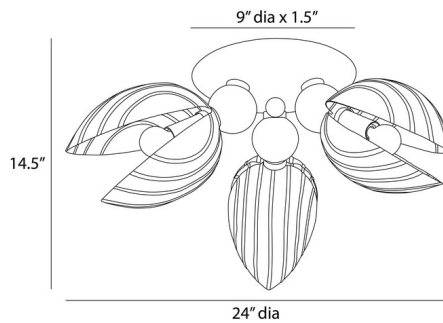

By Arteriors Home

Description

The Inessa Ceiling Flush Light brings a rustic industrial vibe to your interior space. Flower buds blooming in spring, delicately hand-formed petals of vintage brass unfold to bounce and reflect light. Each of the shades are grooved and etched for texture, then mounted on a matching base.

Shown in vintage brass

Specifications

COLOR	N/A
BODY FINISH	Vintage Brass
WATTAGE	12W
DIMMER	Standard 120V
DIMENSIONS	24"W x 14.5"H
BULB NOT INCLUDED	3 x G16.5/Candelabra (E12)/4W/120V LED

CLICK TO VIEW PRODUCT