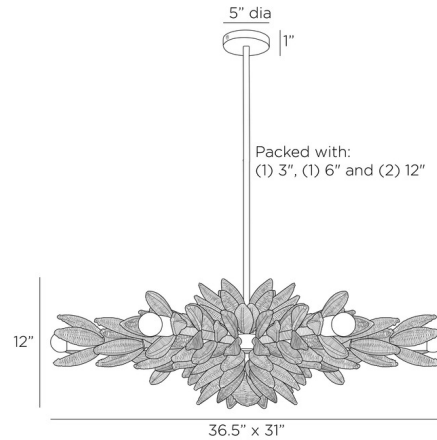

By Arteriors Home

Description

the Kasai Semi Flush / Chandelier brings a natural beauty to your interior space. Intricate botanical growth patterns are captured in the hand-woven leaves of a natural rattan fixture. Each is woven separately, assuring the layered design is as impactful from the sides as it is from its center adorned with a rattan orb.

Shown in antique brass / rattan

Specifications

COLOR	Rattan
BODY FINISH	Antique Brass
WATTAGE	54W
DIMMER	Standard 120V
DIMENSIONS	36.5"W x 12"H x 31"D
BULB NOT INCLUDED	6 x B10/Candelabra (E12)/9W/120V LED

Technical Information

PRODUCT DIMENSIONS Downrods: One 3", One 6" and Two 12" Included

CLICK TO VIEW PRODUCT

Notes: