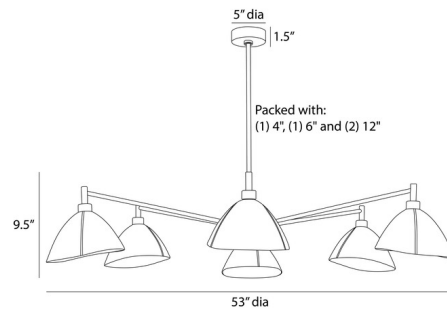

### Specifications

COLOR . . . . . Ivory Leather  
BODY FINISH . . . . . English Bronze  
WATTAGE . . . . . 48W  
DIMMER . . . . . Standard 120V  
DIMENSIONS . . . . . 53"W x 14"H  
BULB NOT INCLUDED . . . . . 6 x A19/Medium (E26)/8W/120V LED

### Technical Information

PRODUCT DIMENSIONS . . . . . Downrods: One 4", One 6" and Two 12" Included

Notes:

Shown in english bronze / ivory leather

CLICK TO VIEW PRODUCT