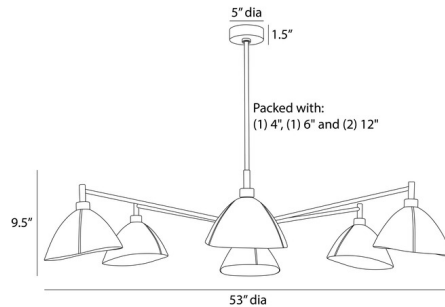

### Specifications

COLOR . . . . . Ivory Leather  
BODY FINISH . . . . . English Bronze  
WATTAGE . . . . . 48W  
DIMMER . . . . . Standard 120V  
DIMENSIONS . . . . . 53"W x 14"H  
BULB NOT INCLUDED . . . . . 6 x A19/Medium (E26)/8W/120V LED

### Technical Information

PRODUCT DIMENSIONS . . . . . Downrods: One 4", One 6" and Two 12" Included

Notes:

Shown in english bronze / ivory leather

CLICK TO VIEW PRODUCT